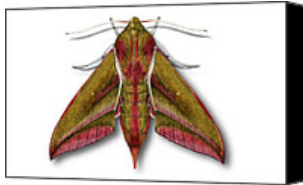

# Mittlerer Weinschwärmer Avondrood Stor snabelsvermer Sphinx de la Vigne Esfinge Mayor de la Vid Deilephila elpenor

©Nature-Interpretation-Design by Maassen-Pohlen

For granting a license to reproduce please contact me directly

<http://natural-history-illustrations.com>

ordering a fine art print of this artwork please contact

<http://fineartamerica.com/featured/mittlerer-weinschwaermer-avondrood-stor-snabelsvermer-sphinx-de-la-vigne-esfinge-mayor-de-la-vid-nature-interpretation-design-by-maassen-pohlen.html>